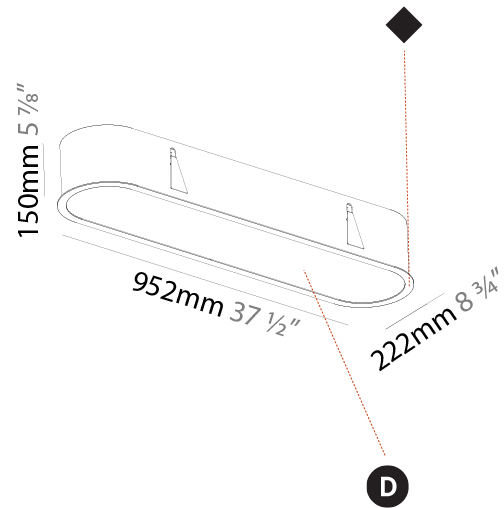

GENERAL

Series: Smoothy
Subseries: Smoothline
Brand: Prolicht
Division: Architectural
Mounting Type: Recessed
Mounting Location: Ceiling
Subcategory: Ambient

PHYSICAL

Shape: Oval
Length (mm): 952
Length (in): 37 1/2
Width (mm): 222
Width (in): 8 3/4
Depth (mm): 150
Depth (in): 5 7/8
Ceiling Thickness (mm): 10 / 12.5 / 15 / 25
Ceiling Thickness (in): 3/8 or 1/2 or 9/16 or 1
Min. Recessing Depth (mm): 160
Min. Recessing Depth (in): 6 5/16
Light Distribution: Direct
Weight (kg): 5.93
Weight (lbs): 13.05
Diffuser: PMMA - Opal or Micro-Prism
Fixture Finish: SSR / BKV / CWI / CRY / HAB / UFT / ITA / RUA / FTG / MYG / LOD / PUS / FRO / FUP / KIA / POP / BLS / SPG / MEY / GOH / GUM / CHC / COM / ABZ / JAG / OBR / MOS / ROR
Fixture Material: Extruded Aluminum / Steel
Cut-out Measurements: 935mm / 36 13/16" x 205mm / 8 1/16"

ELECTRICAL

Lamp Type: LED (Zhaga Standard)
Input Wattage (W): 31.9
Total Output Wattage (W): 27
Dimming: Tri-Mode (Non-Dimming and Phase Dimming (120Vac only) and 0-10V Dimming)
Driver Included: Yes
Driver Location: Integrated
Driver Type: Constant Current - Universal
Driver Class: Class 2
Input Voltage (V): 120 - 277
Constant Current (MA): 500

LED

Color Temperature (°K): 3000 / 3500 / 4000
Max. Delivered Lumen (lm): 2140 / 2303 / 2350
CRI: >80 CRI
Lamp Life (hrs): 50000

OPTICAL

RATINGS AND CERTIFICATIONS

Certified By: Certified for North American Standards
IP rating: IP20

PROJECT
TYPE
SPECIFIER
QUANTITY
DATE